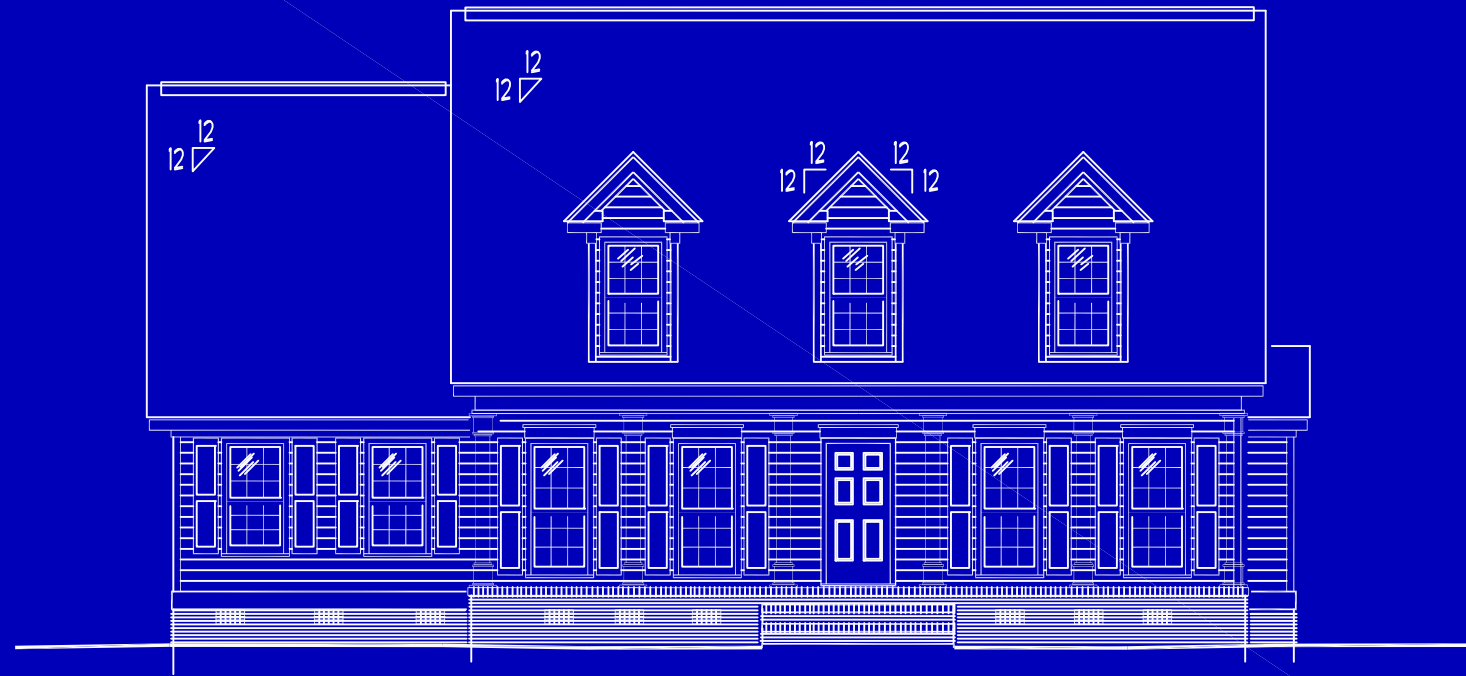

THIS DRAWING AS AN INSTRUMENT OF SERVICE SHALL NOT BE REPRODUCED, ALTERED OR REUSED IN WHOLE OR IN PART WITHOUT THE WRITTEN PERMISSION OF SIDELINE DESIGN. SIDELINE DESIGN DRAWINGS ARE PROTECTED BY THE U.S. GOVERNMENT COPYRIGHT LEGISLATION. © COPYRIGHT 2009, SIDELINE DESIGN. ALL RIGHTS RESERVED

FRONT ELEVATION

DRAWN BY:
D. U. DANN
JOB #: MH-15-A-09A
DATE:
STARTED:
MAILED FOR REVIEW:
REVISED:
REVISED:

MIDRANGE HOME
MH-15-A-09A

SIDELINE
DESIGN

RESIDENCE
FRONT ELEVATION

SHEET #
1
OF THREE